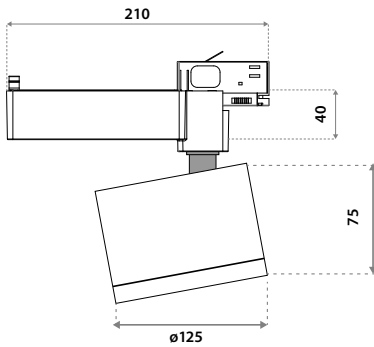

Linea AS

SPECIFICATIONS

Beam angle (FWHM)	18° / 37° / 60° (80° on request)
UGR (4H8H 70/50/20)	<19 (18° + 37°)
Fixture material	Die cast aluminium / Polycarbonate
Environment	Indoor
IK rate	IK03
Operating temperature (Ta)	-20°C / +45°C
Safety marks	EN60598 / EN62031 / EN 62471
EMC compliance	EN55015
Colour consistency (SDCM)	MacAdam step 3
Warranty	7 years * (within the European Union and the countries of the Free Trade Association for products delivered after 1 May 2015)
Energy class	A+

DIMENSIONS

TRACKS

On request! Ask our sales department about the possibilities.

LINEA AS

3000K/4000K

ITEM SPECIFICATIONS (PART A)

Description	18°		37°		60°		mA
	Item code	UGR	Item code	UGR	Item code	UGR	
Linea AS 3000Lm 3000K CRI80	170403XXDA02	14.9	170403XXDB02	16.0	170403XXDC02	20.4	700
Linea AS 3400Lm 4000K CRI80	170403XXDD02	15.4	170403XXDE02	16.4	170403XXDF02	20.8	700
Linea AS 2500Lm 3000K CRI97	170403XXDG02	14.3	170403XXDH02	15.3	170403XXDJ02	19.8	800

ITEM SPECIFICATIONS (PART C)

Description	Weight	Dimensions single carton	Quantity per carton	Expected lifespan (25°C)		
				L70B50	L80B50	L90B50
Linea AS	1355 gr	275x210x130 mm	8 pcs	131.000 hrs	80.000 hrs	35.000 hrs